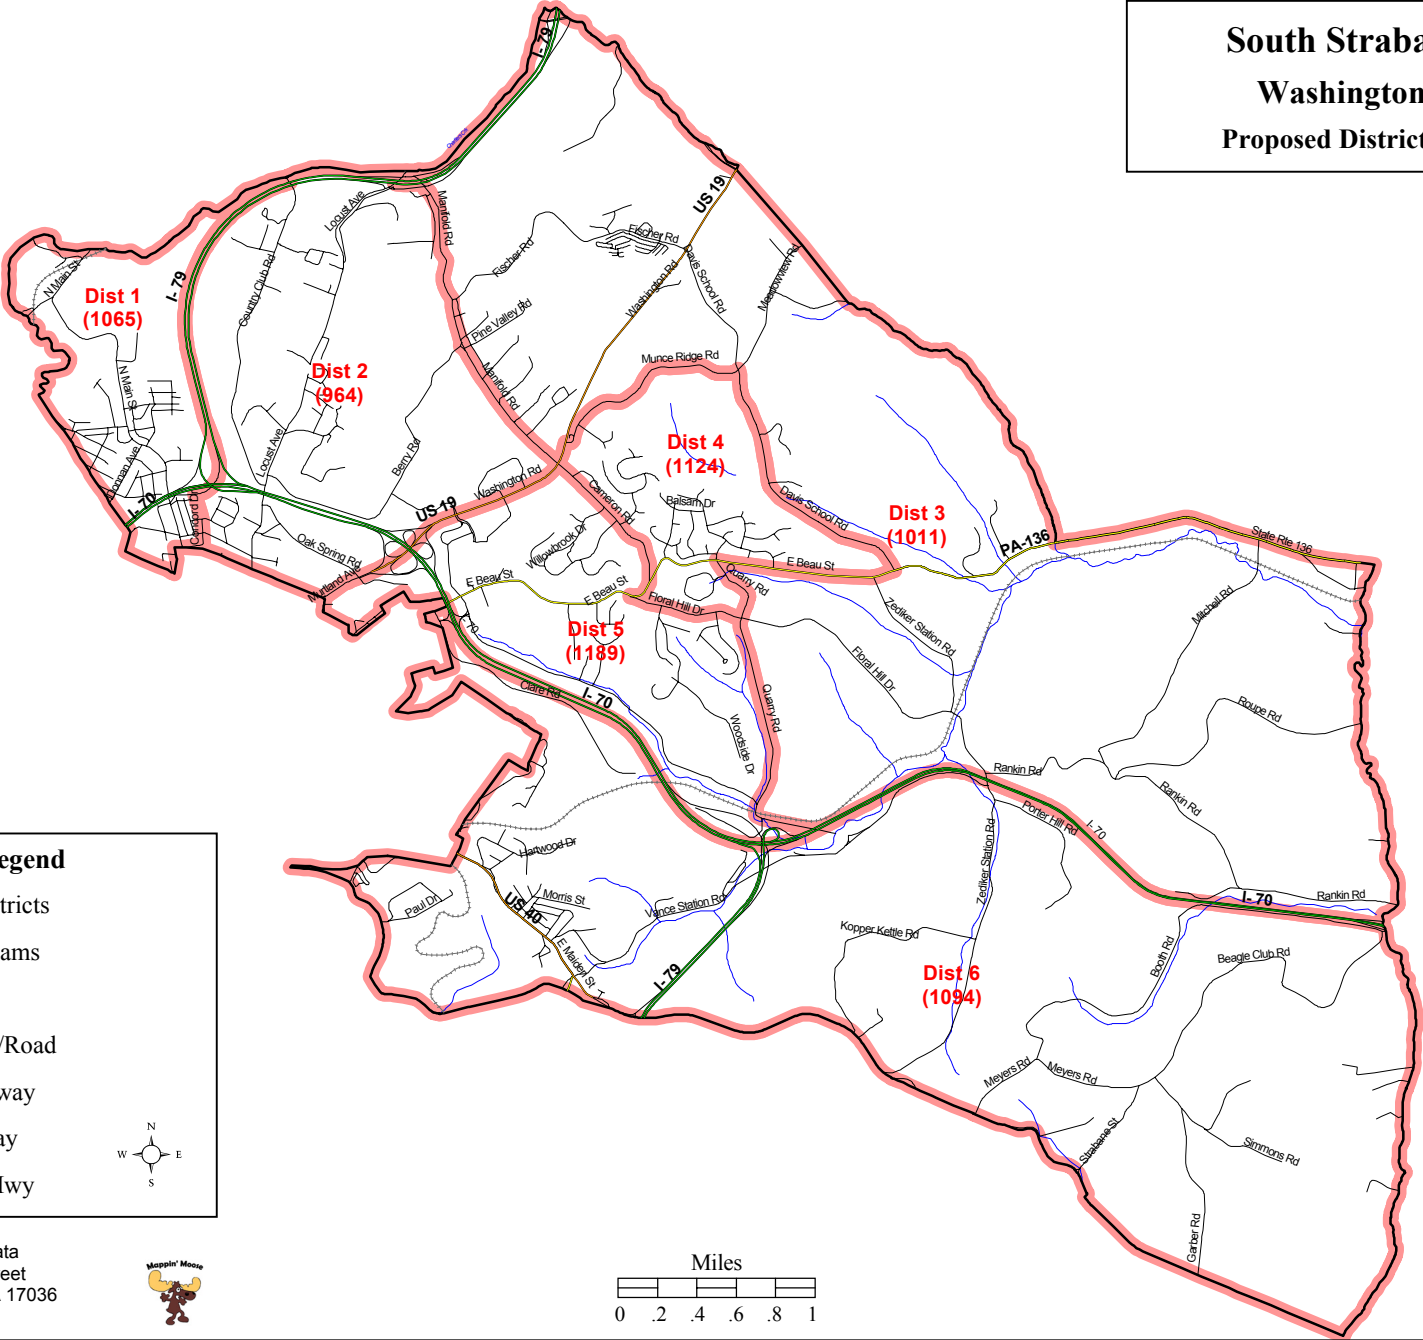

South Strabane Township
Washington County, PA
Proposed Districts, December 2016

Legend

- Voting Districts
- Rivers/Streams
- Railroads
- City Street/Road
- State Highway
- US Highway
- Interstate Hwy

Mapping by BonData
 245 West High Street
 Hummelstown, PA 17036
 (717)566-5550
www.bondata.com