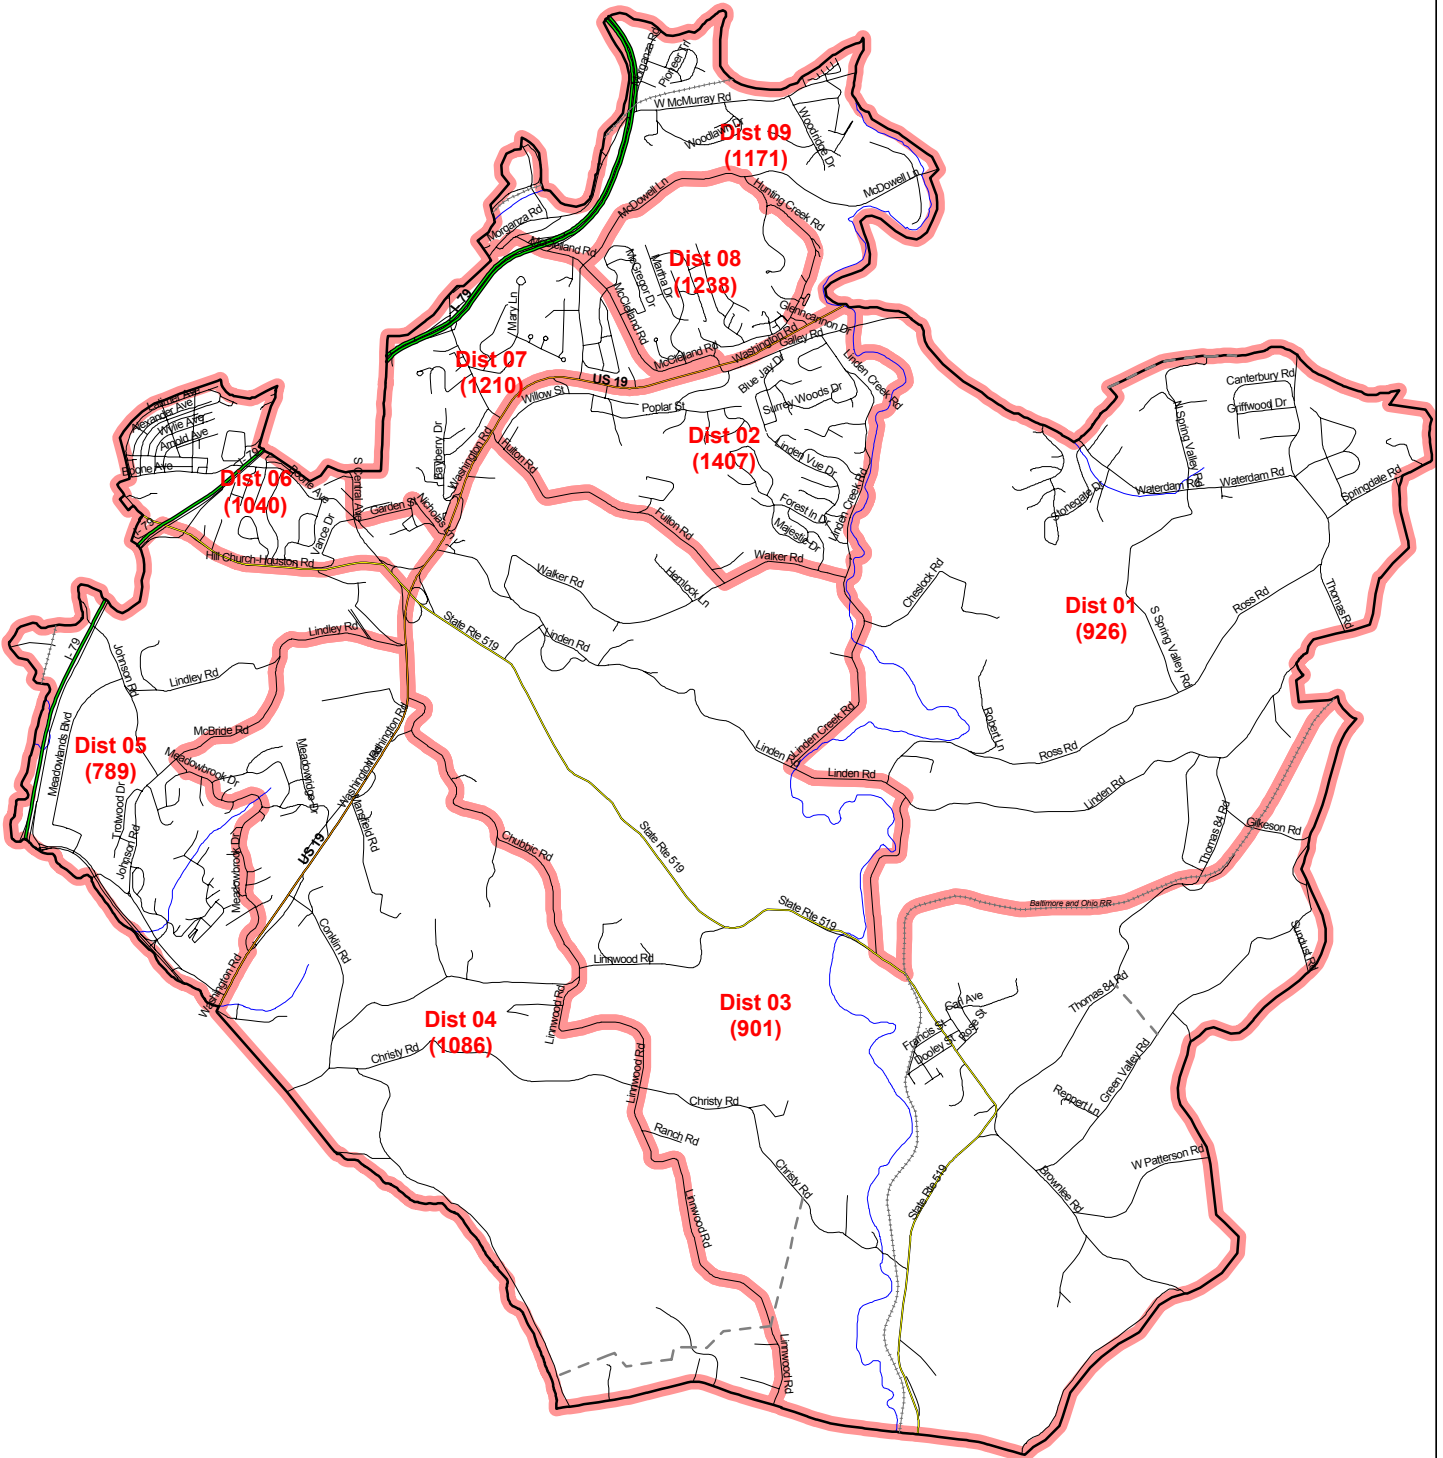

**North Strabane Township**  
**Washington County, PA**  
**Proposed Districts, December 2016**

**Legend**

- Voting Districts
- Rivers/Streams
- City Street/Road
- Interstates
- Railroads
- Lines
- US Highway

Mapping by BonData  
 245 West High Street  
 Hummelstown, PA 17033  
 (717) 566-5550  
 www.bondata.com