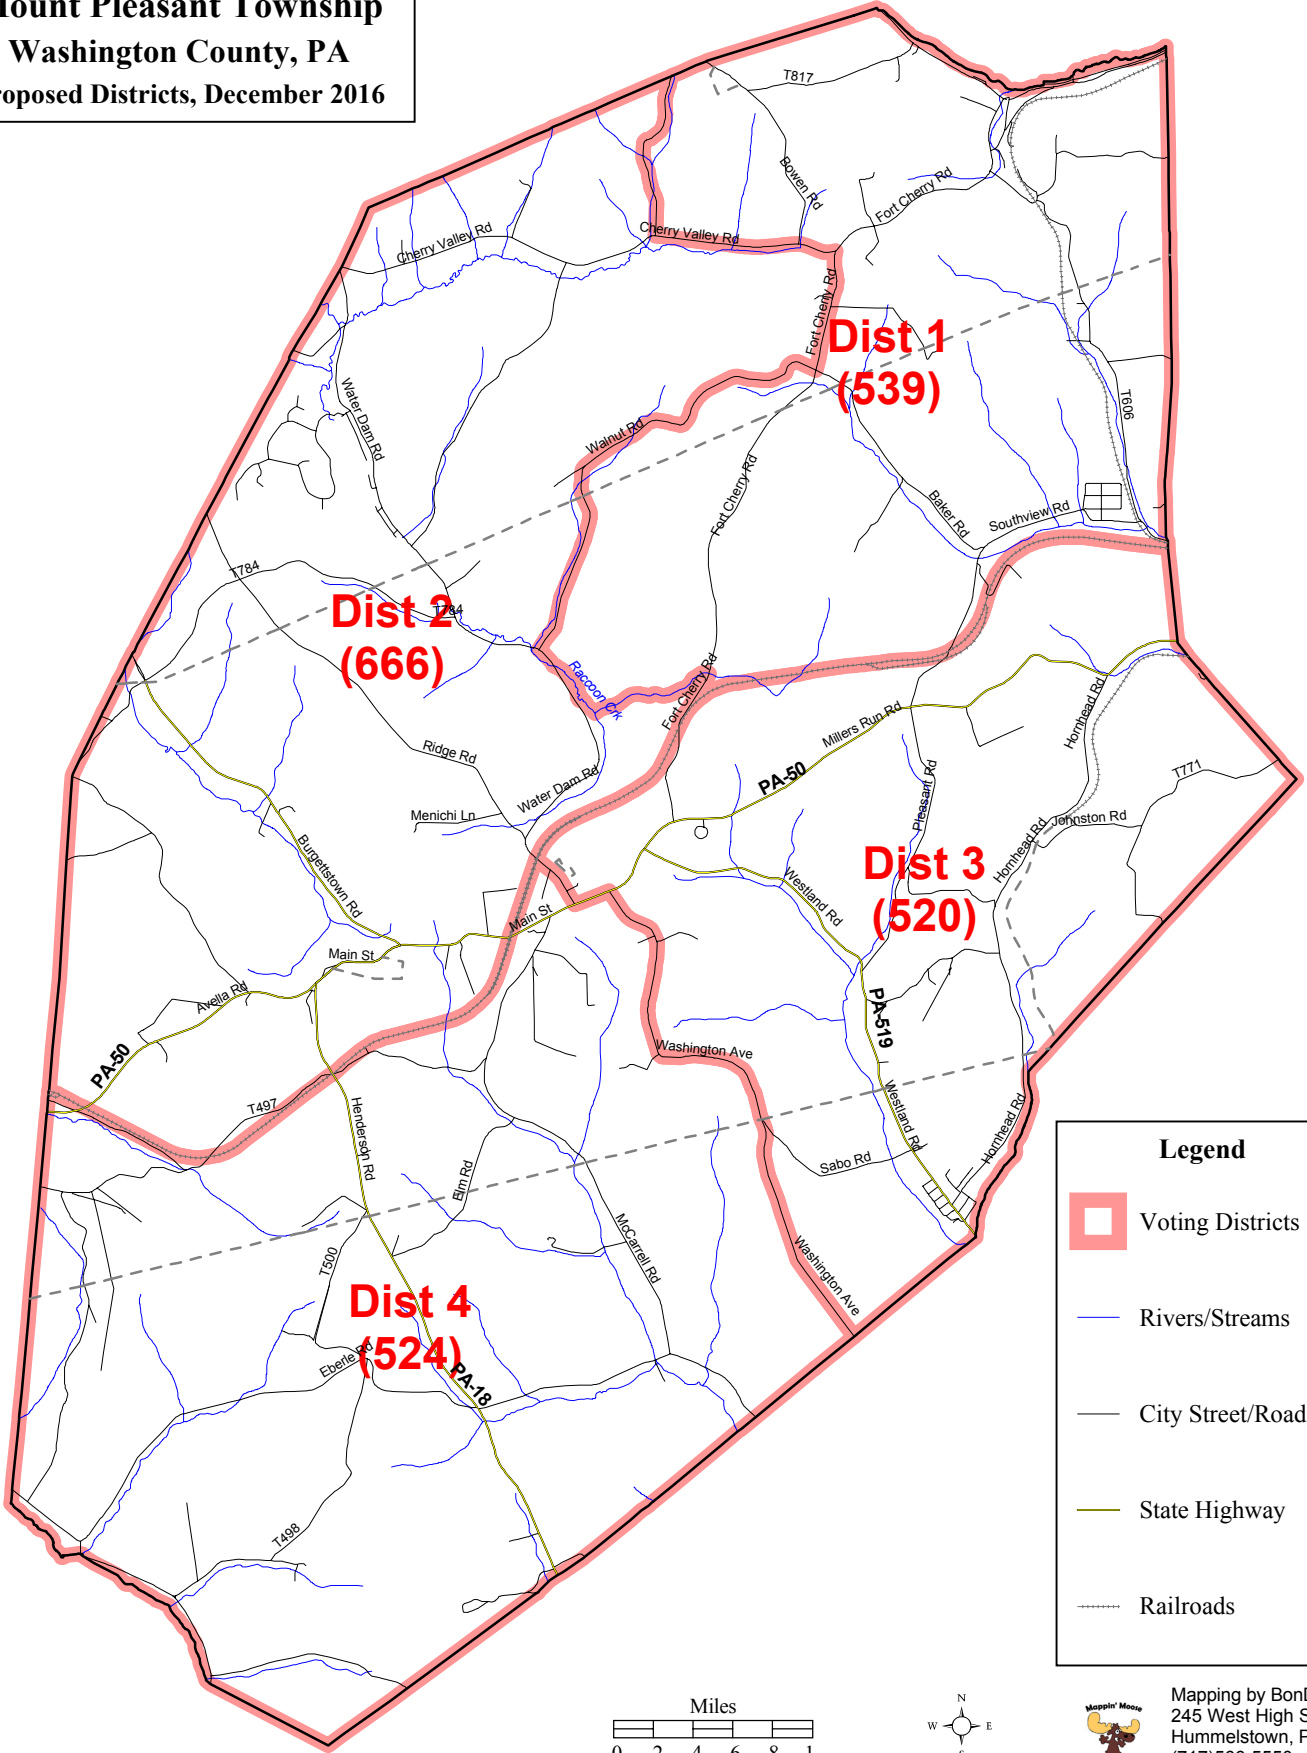

Mount Pleasant Township
Washington County, PA
Proposed Districts, December 2016

Legend

-  Voting Districts
-  Rivers/Streams
-  City Street/Road
-  State Highway
-  Railroads

Mapping by BonData
 245 West High Street
 Hummelstown, PA 17033
 (717)566-5550
www.bondata.com