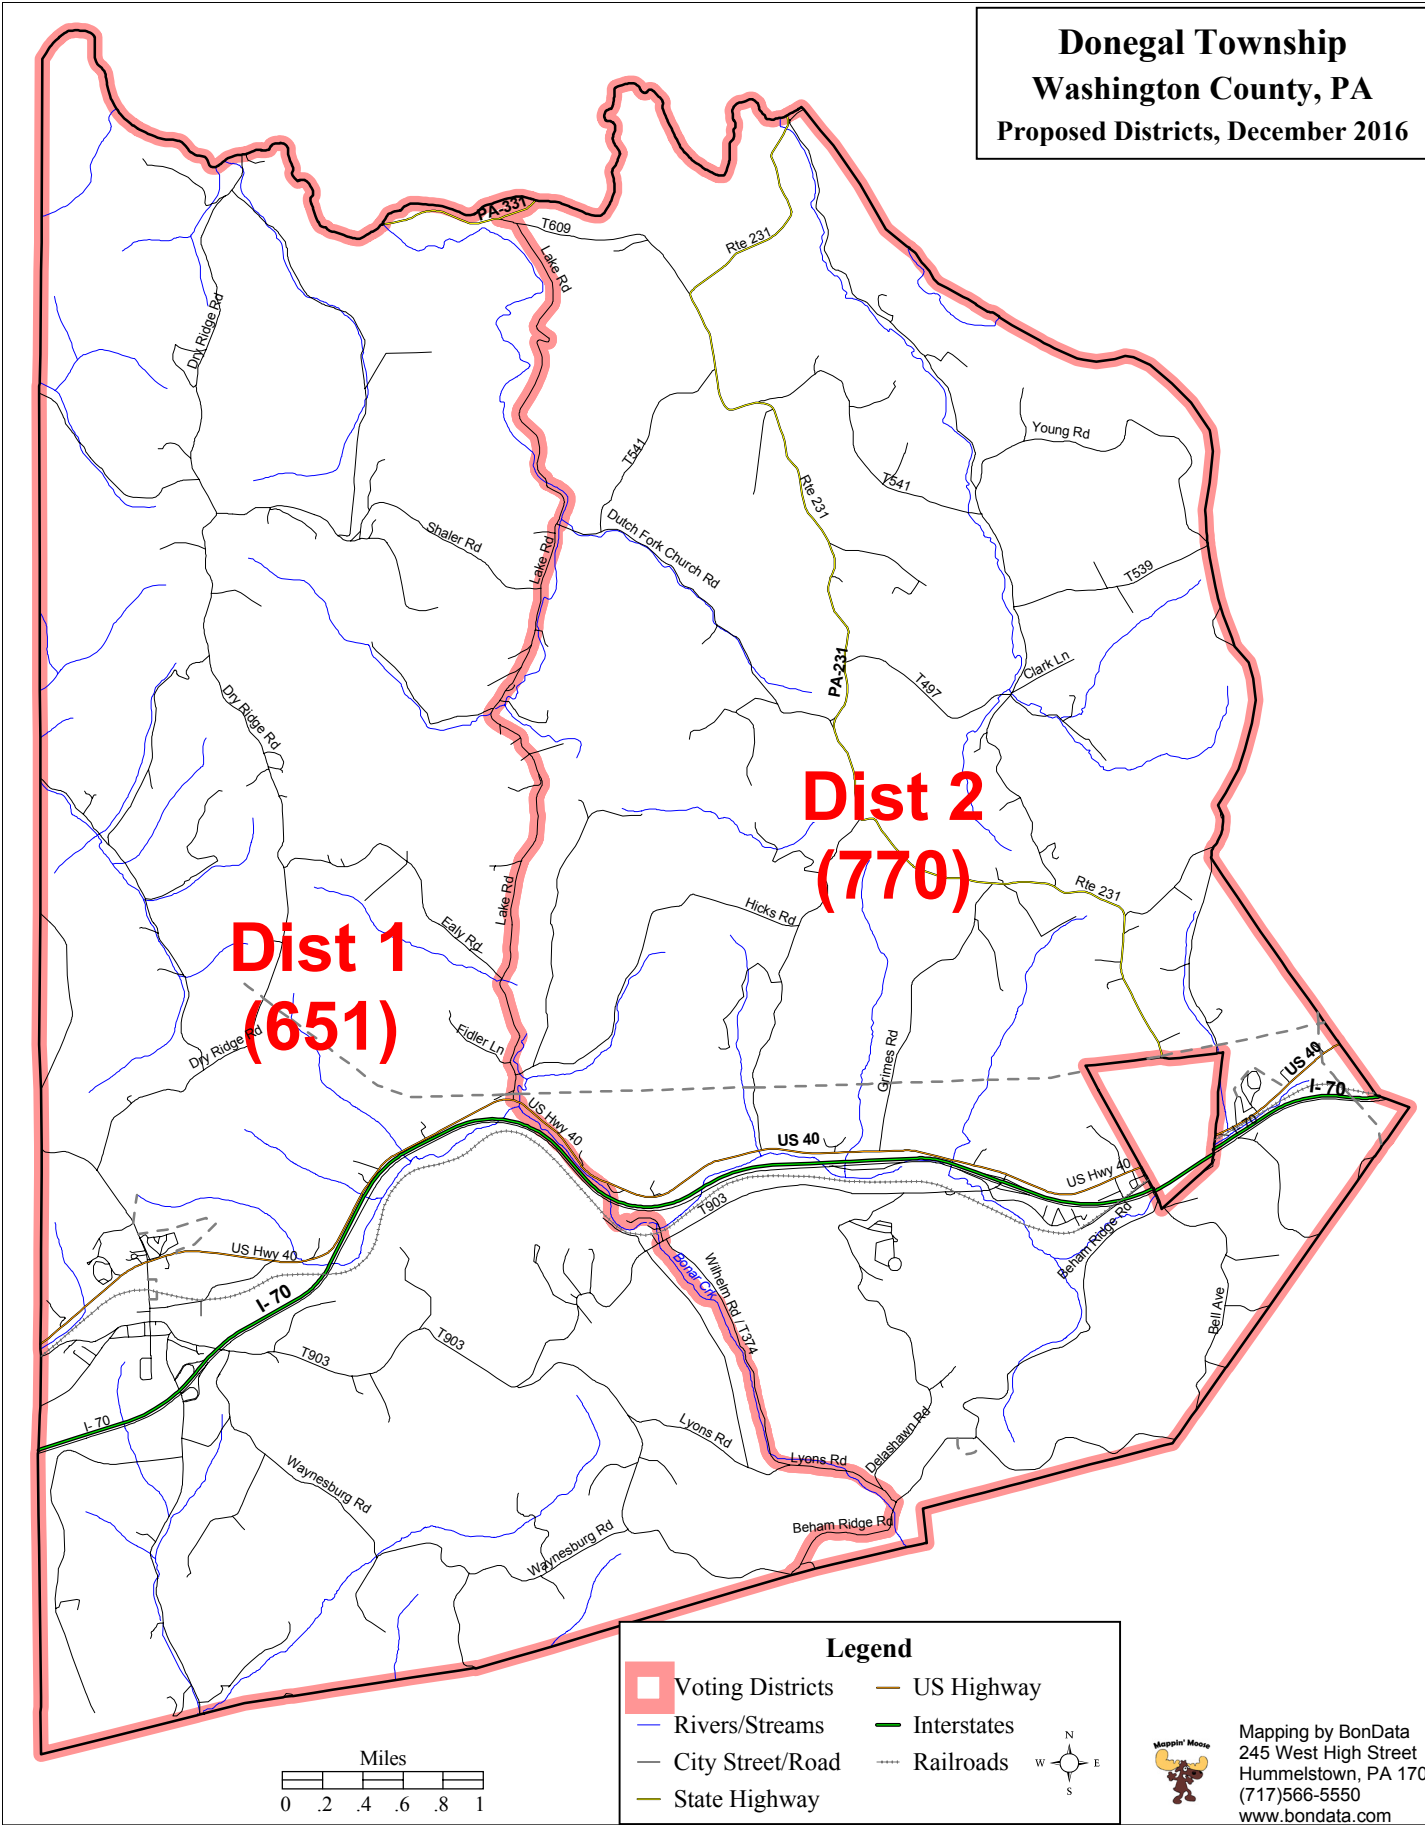

Donegal Township
Washington County, PA
Proposed Districts, December 2016

Dist 1
(651)

Dist 2
(770)

Legend

- Voting Districts
- Rivers/Streams
- City Street/Road
- State Highway
- US Highway
- Interstates
- Railroads

Mapping by BonData
 245 West High Street
 Hummelstown, PA 17033
 (717)566-5550
www.bondata.com