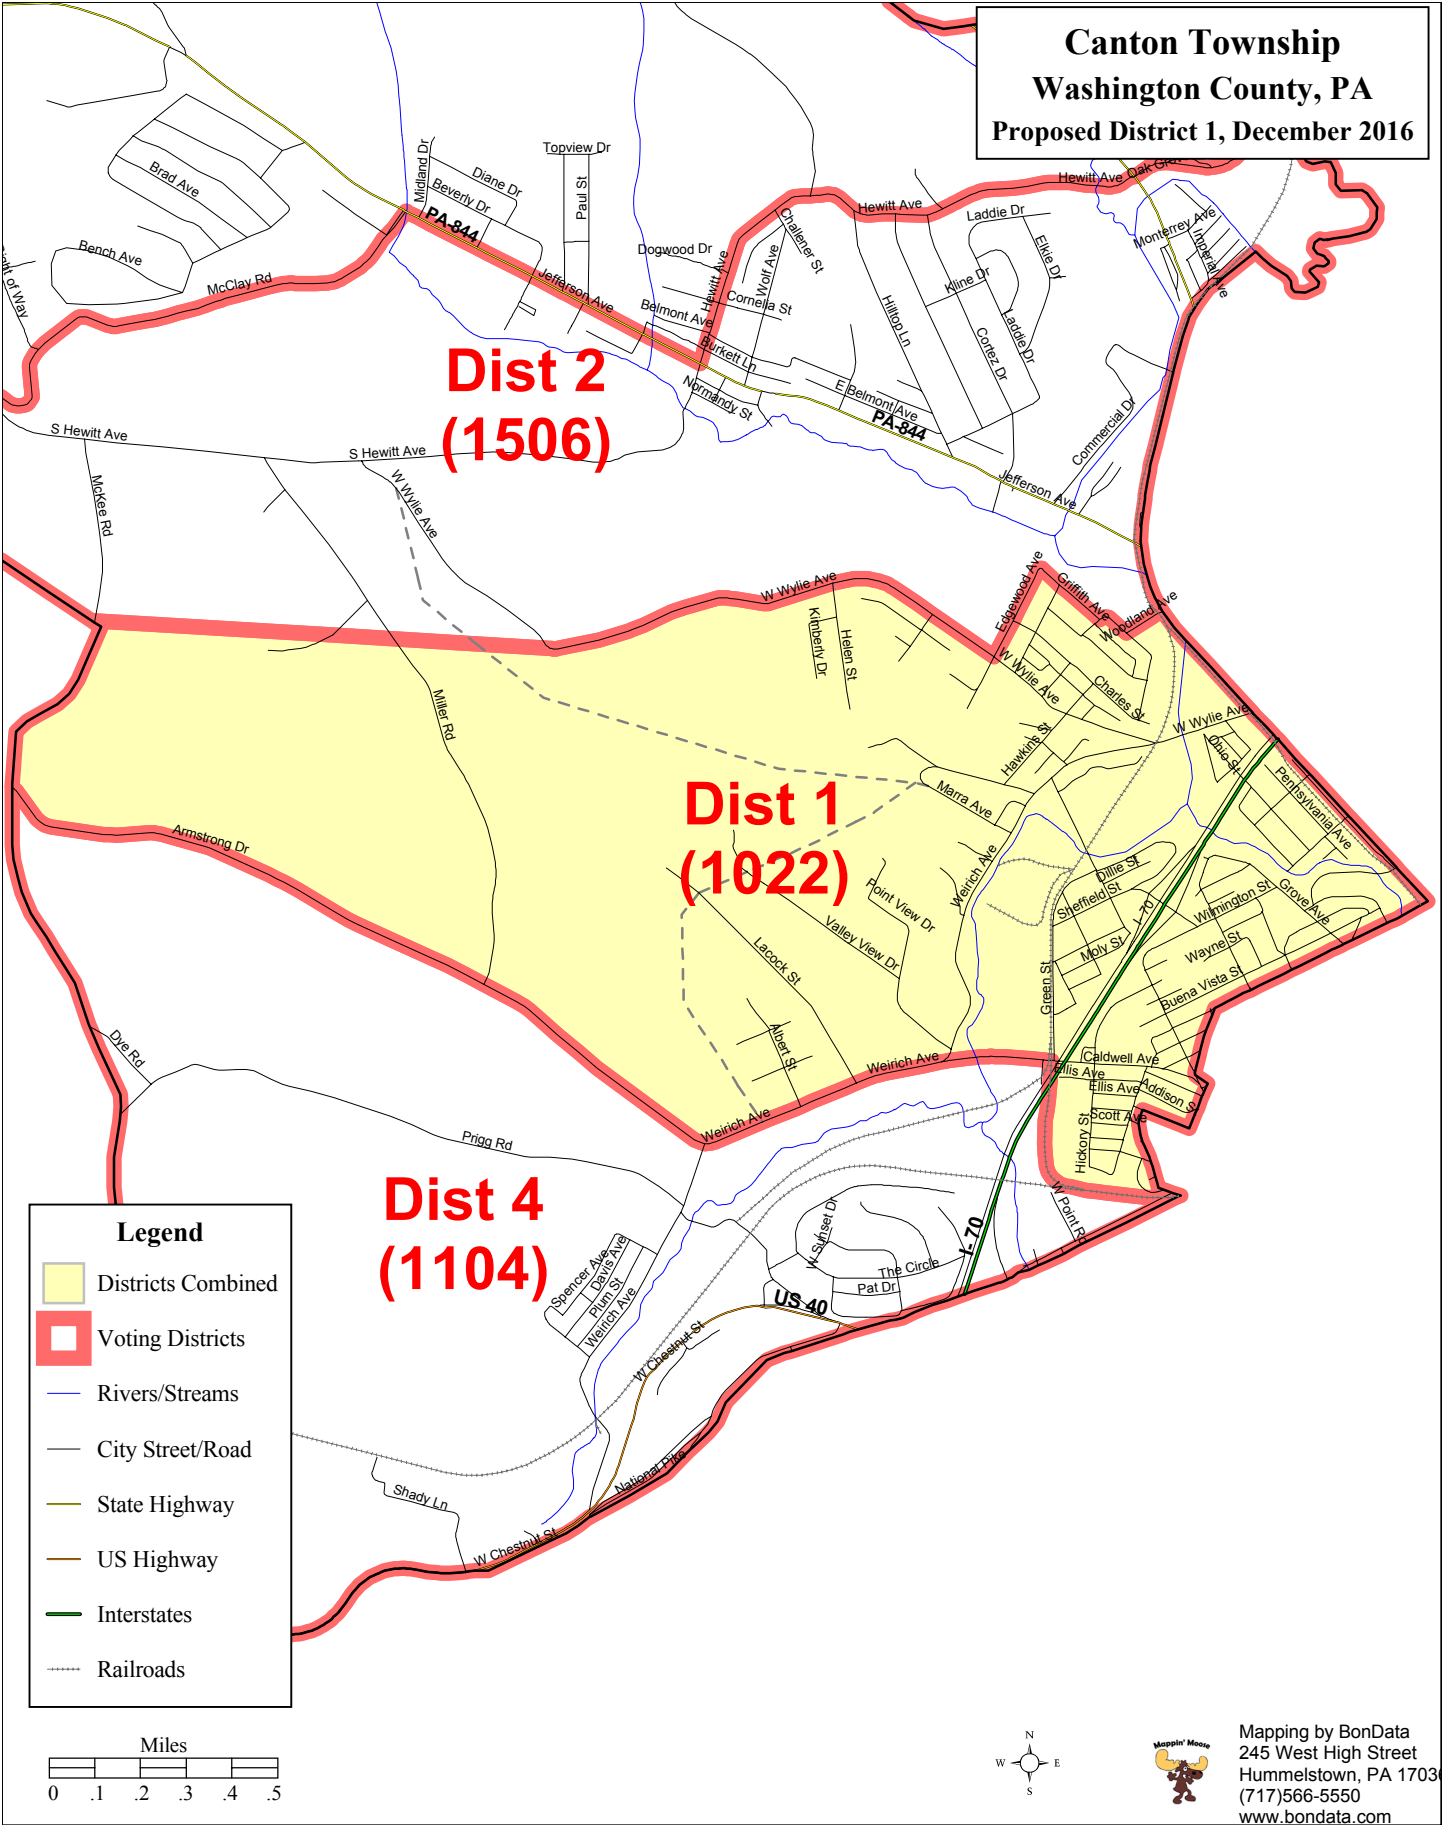

**Canton Township
Washington County, PA
Proposed District 1, December 2016**

Legend

- Districts Combined
- Voting Districts
- Rivers/Streams
- City Street/Road
- State Highway
- US Highway
- Interstates
- Railroads