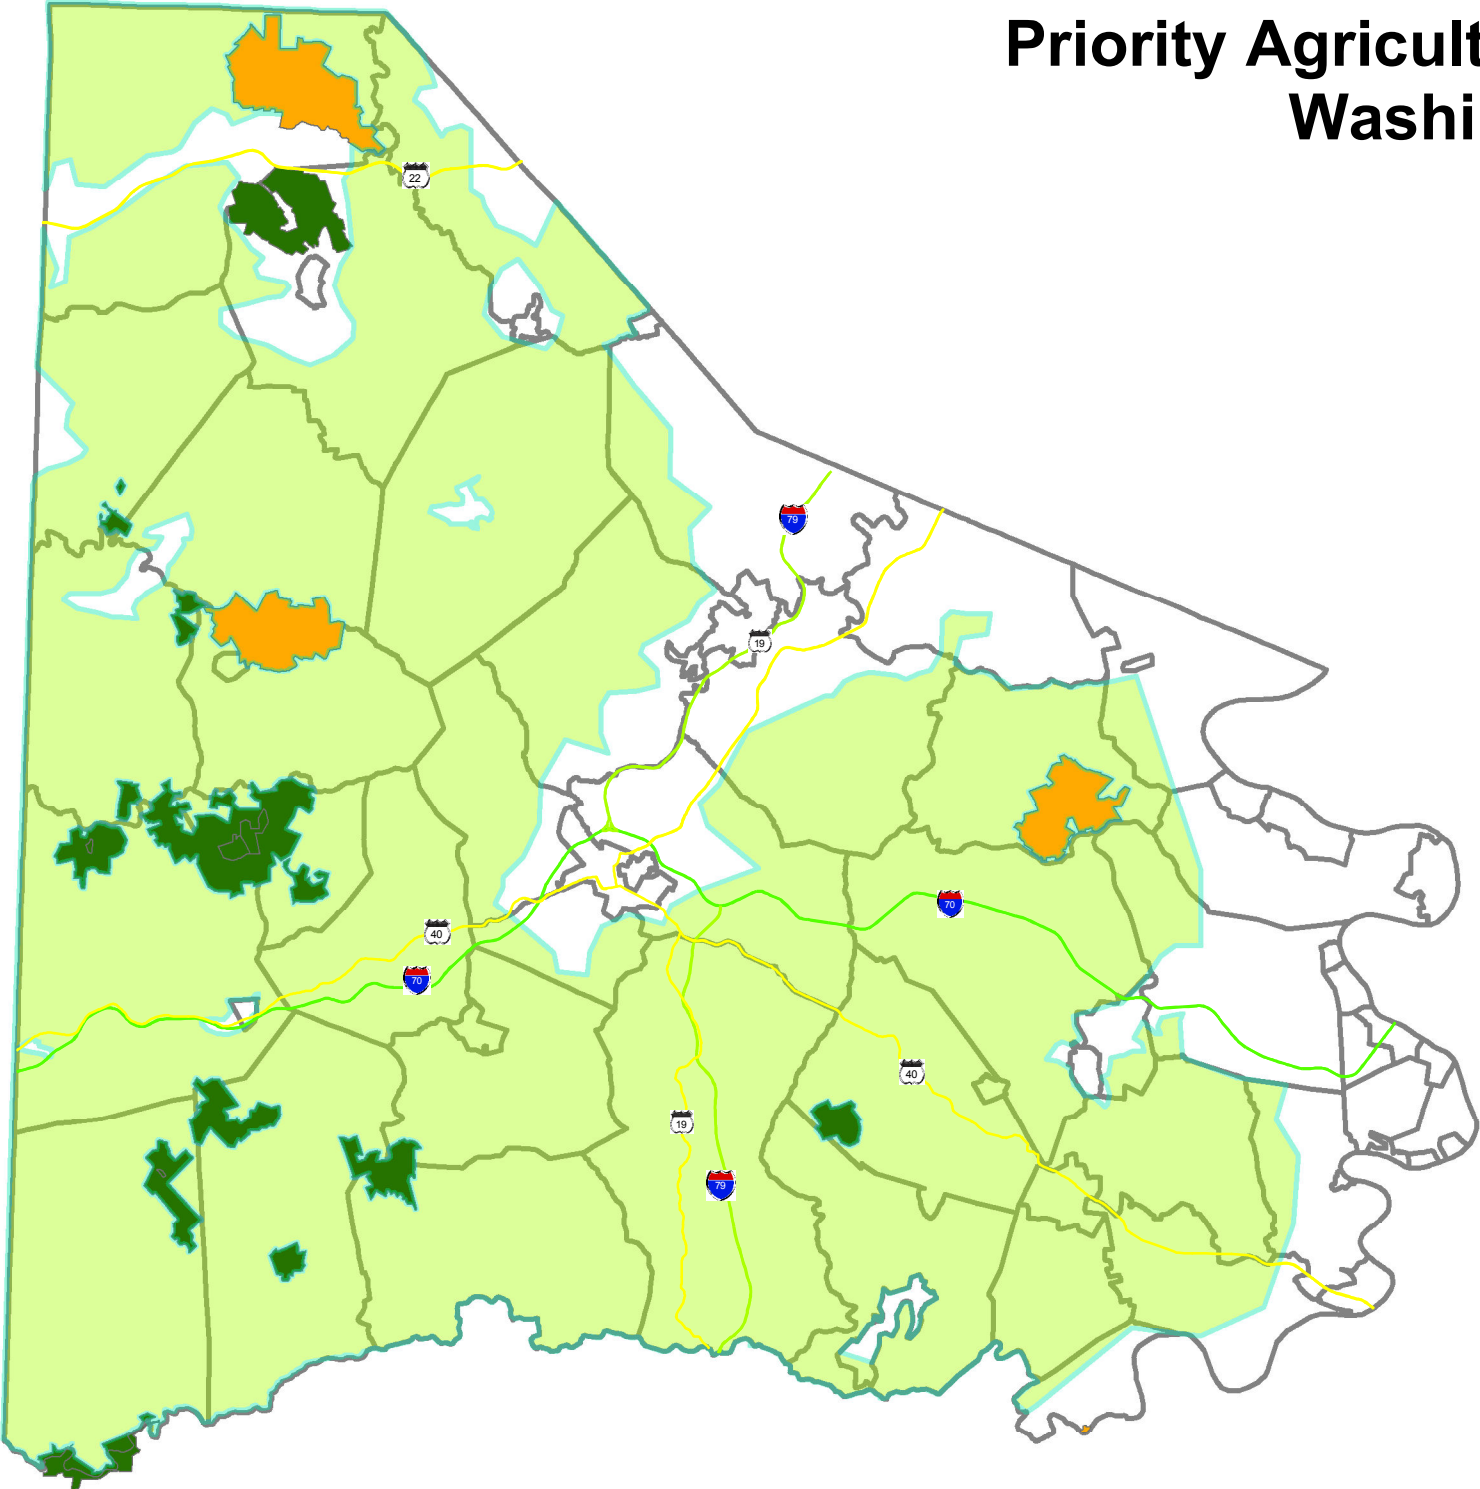

Priority Agriculture Area Map Washington County

| Legend | |
|--------|------------------------------------|
| | US Route |
| | Interstate |
| | Priority Agricultural Areas - 2011 |
| | PA State Gamelands |
| | State and County Parks |
| | Municipal Boundary |

1 in = 5 miles

Map Created By: J. Theakston
8/17/2011